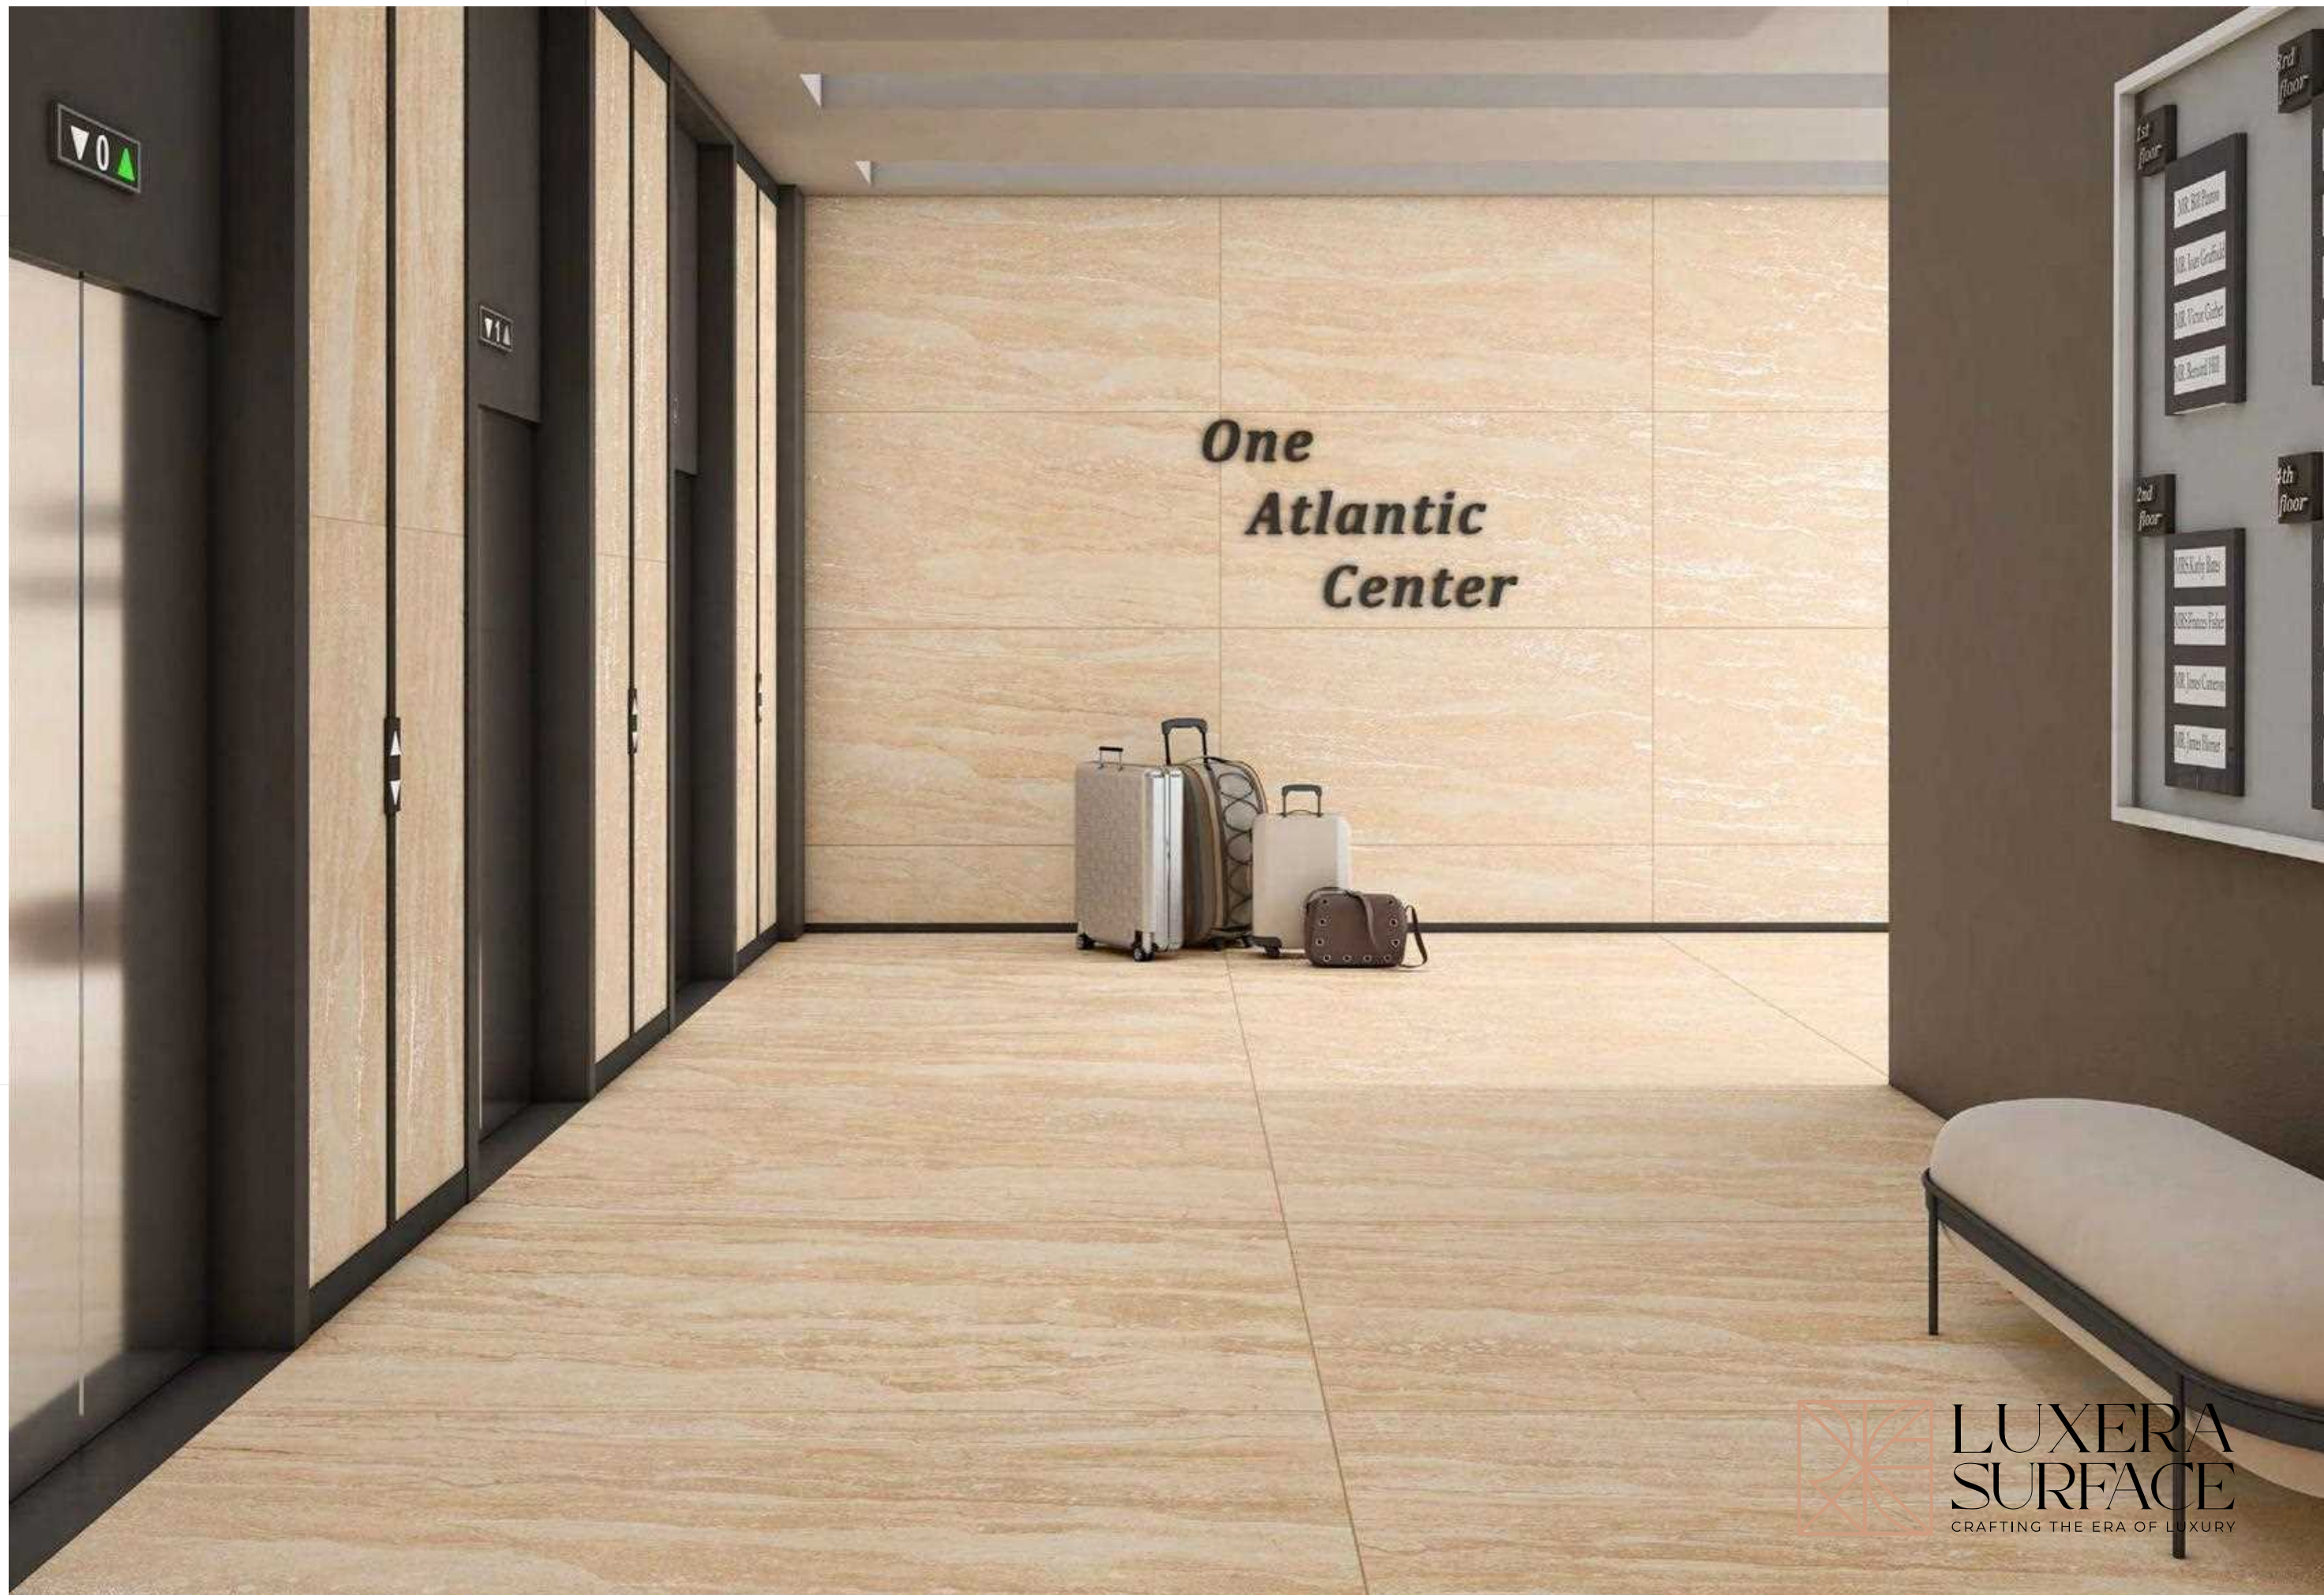

03 - Random

Touch for Virtual
360°

 **LUXERA
SURFACE**
CRAFTING THE ERA OF LUXURY

ROCK DYNA

800x1600 mm
Carving

04 - Random

Touch for Virtual
360°

**One
Atlantic
Center**