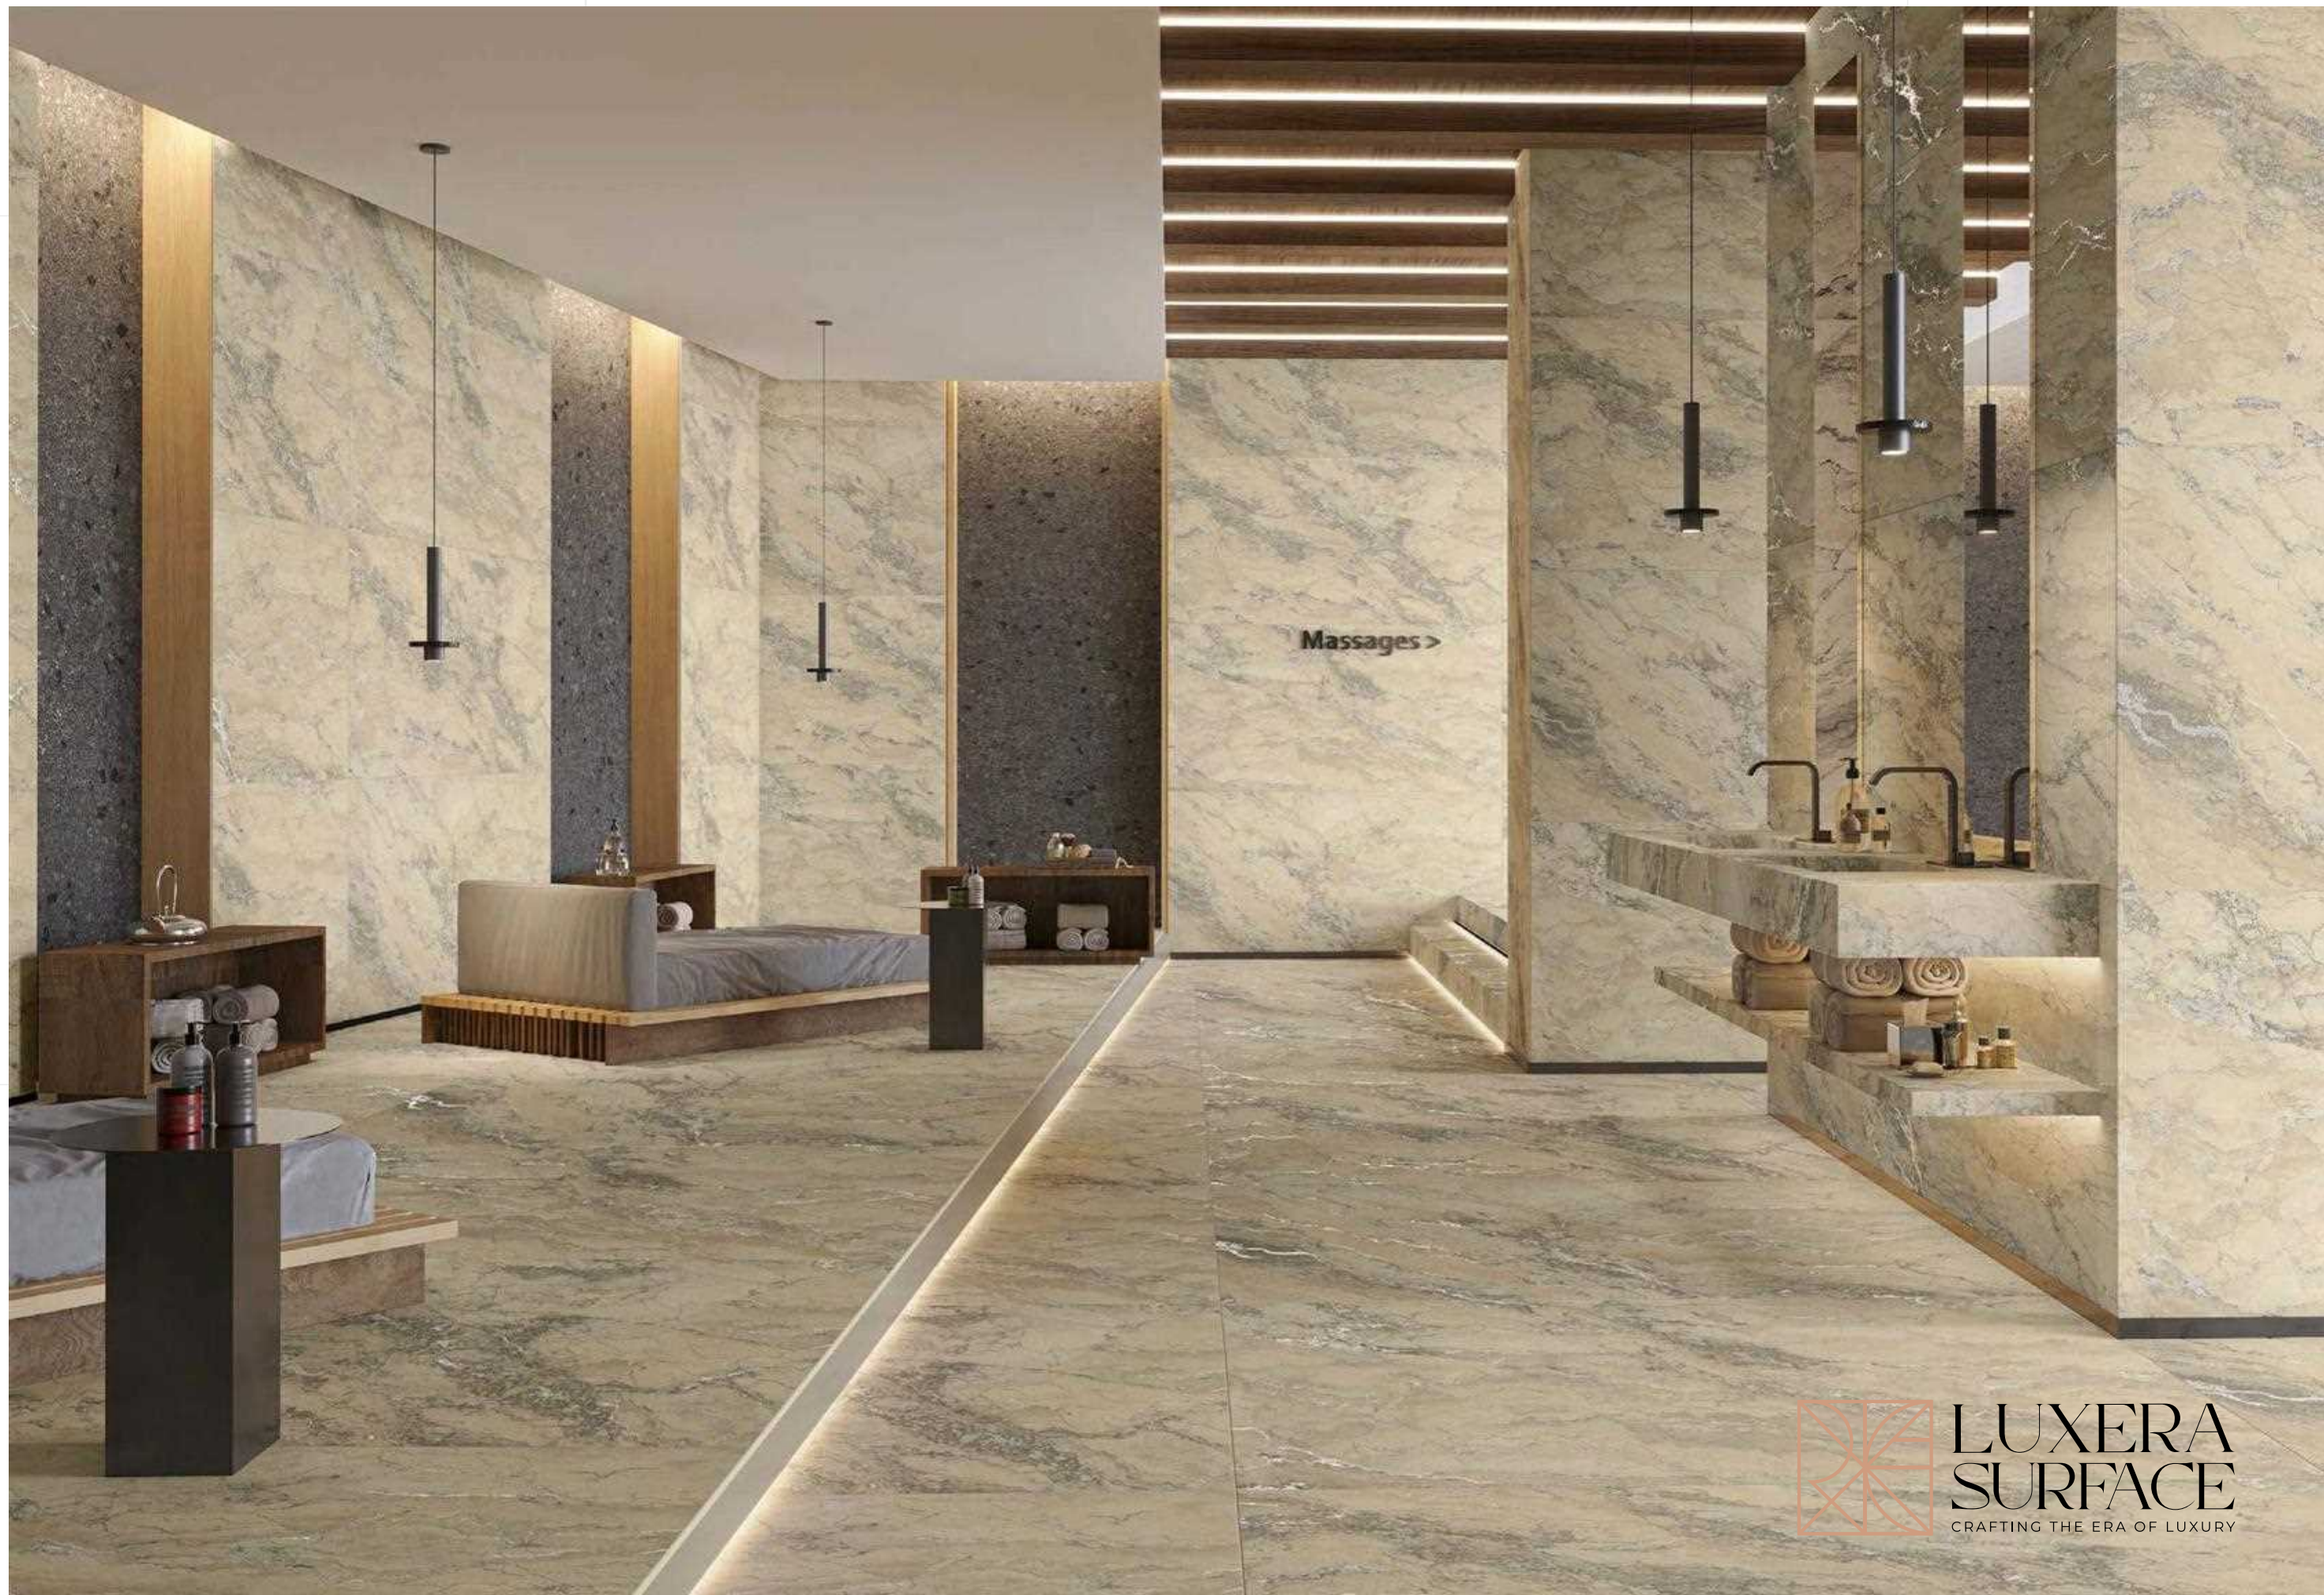

Massages >