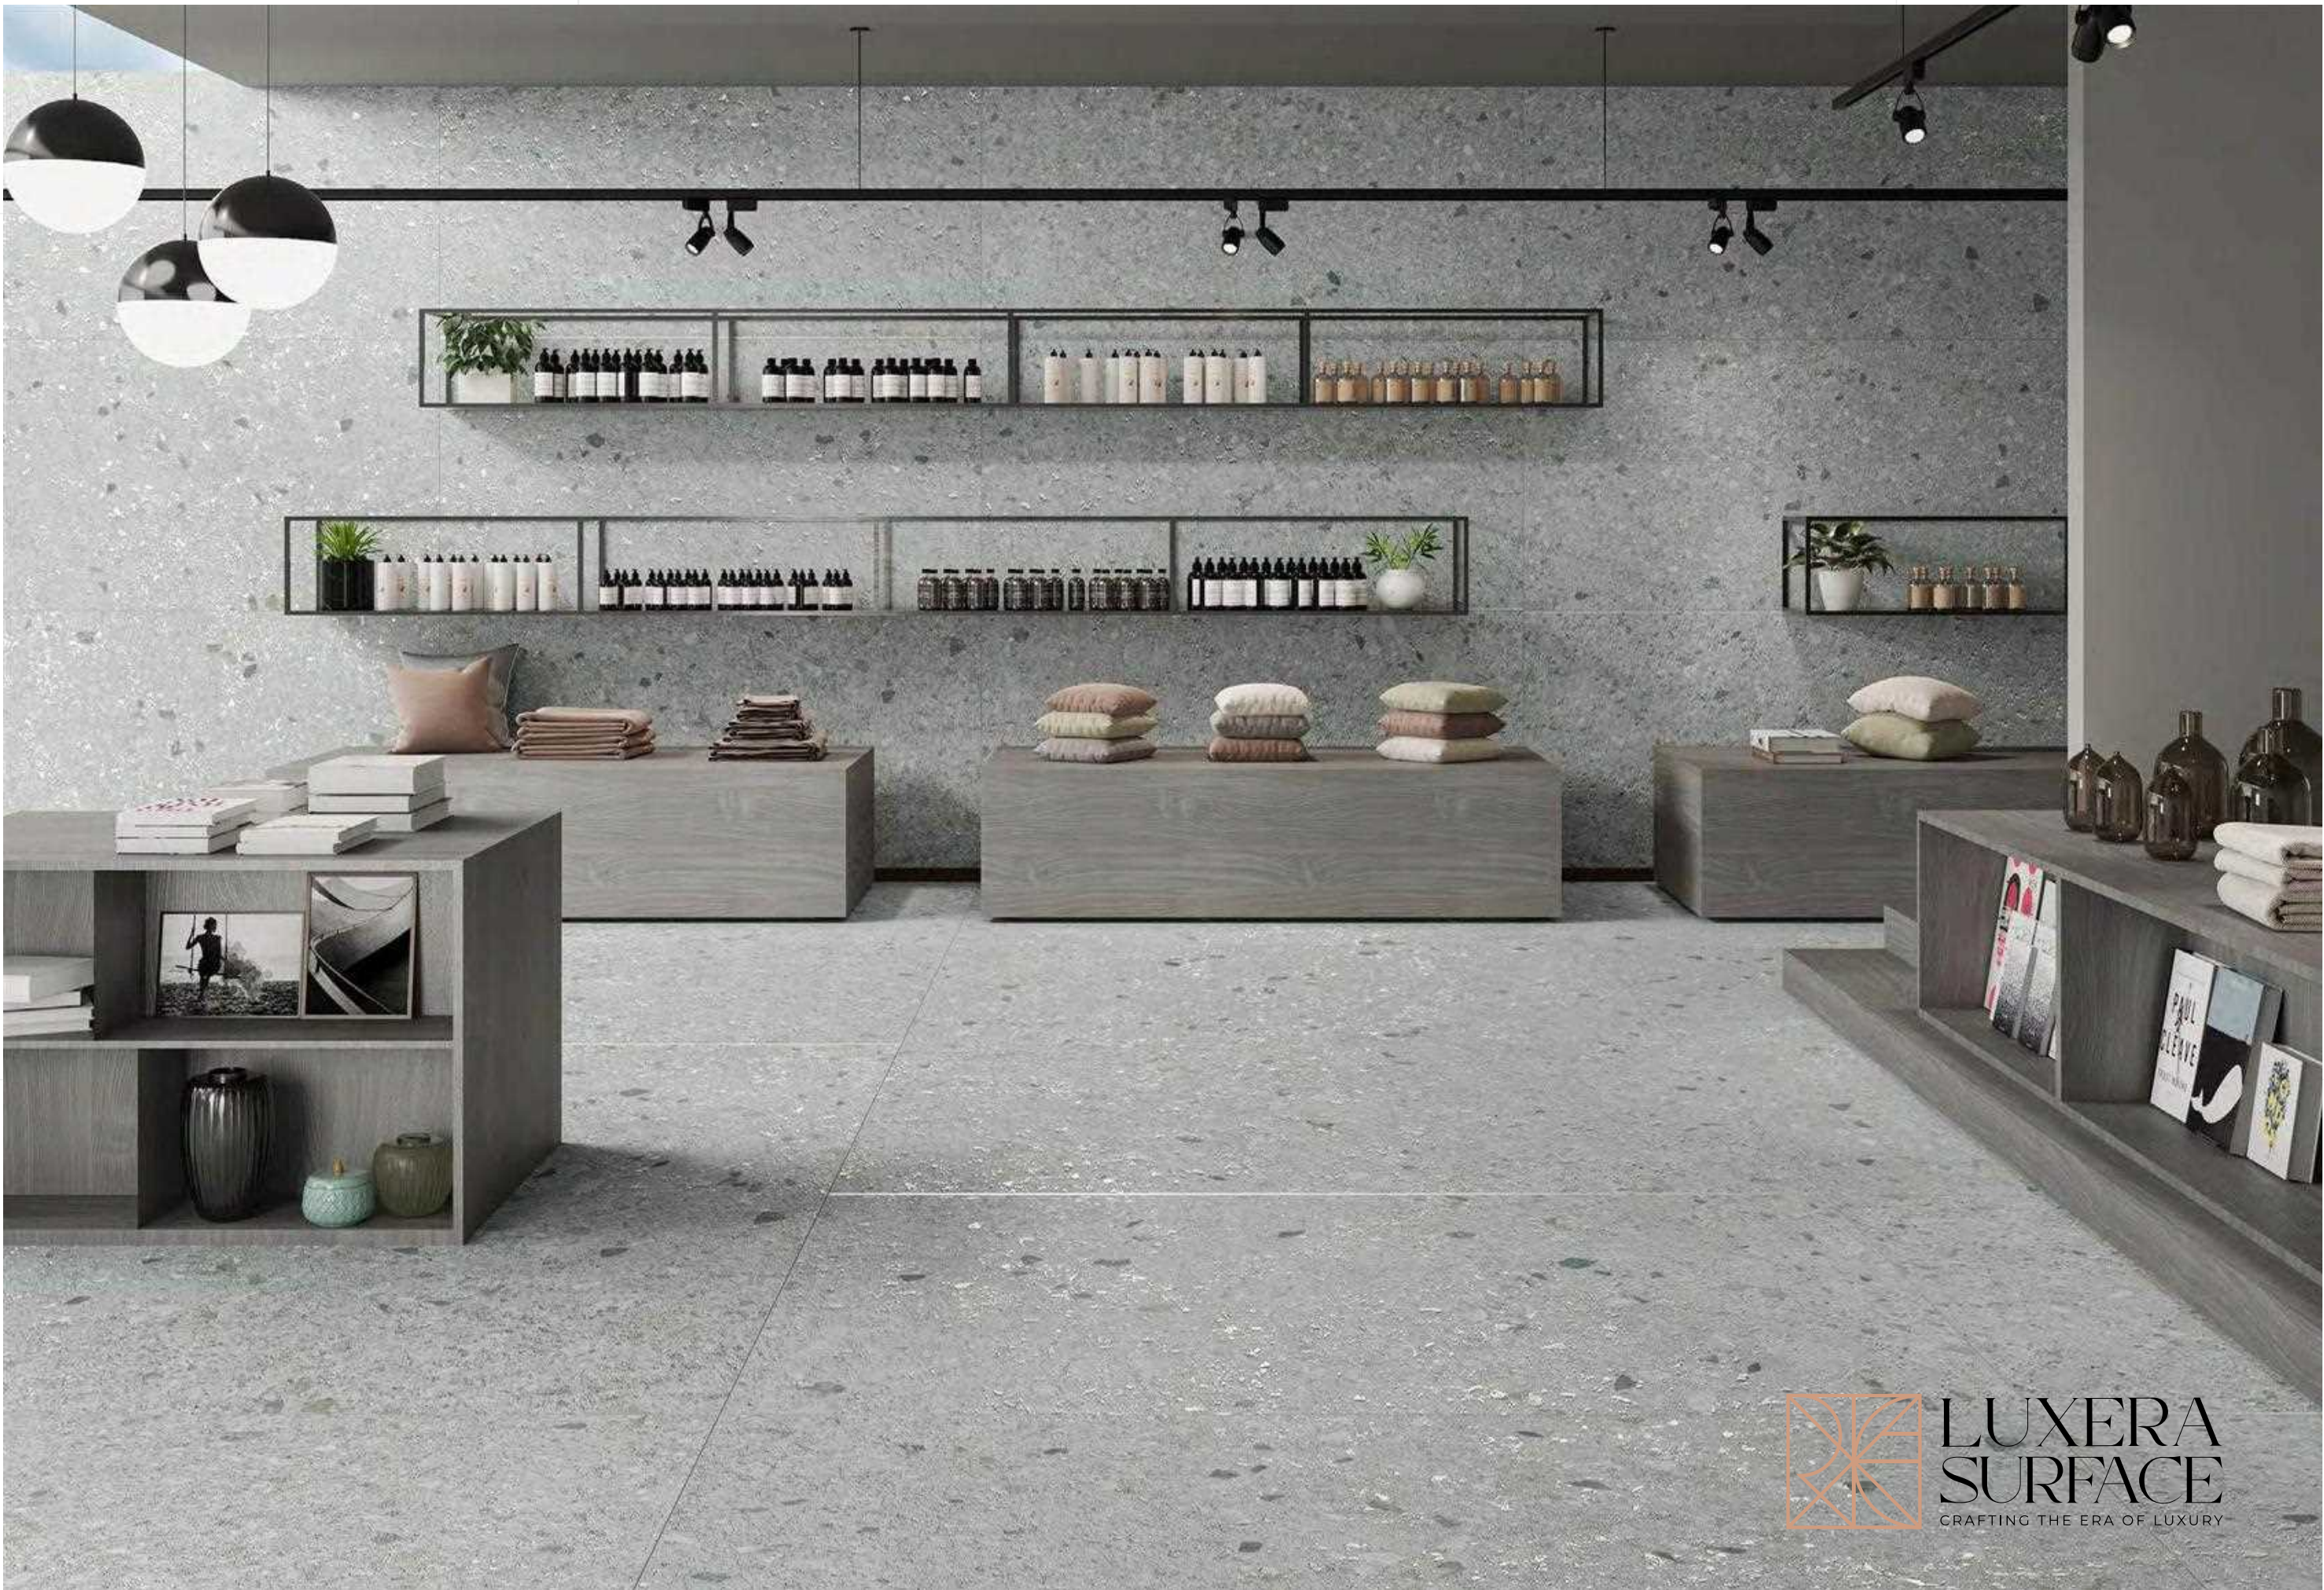

Touch for Virtual

ROCK UNIQUE STATUARIO

**800x1600 mm
Carving**

04 - Random

Touch for Virtual
360°

ROCK MONACO PEARL

**800x1600 mm
Carving**

04 - Random