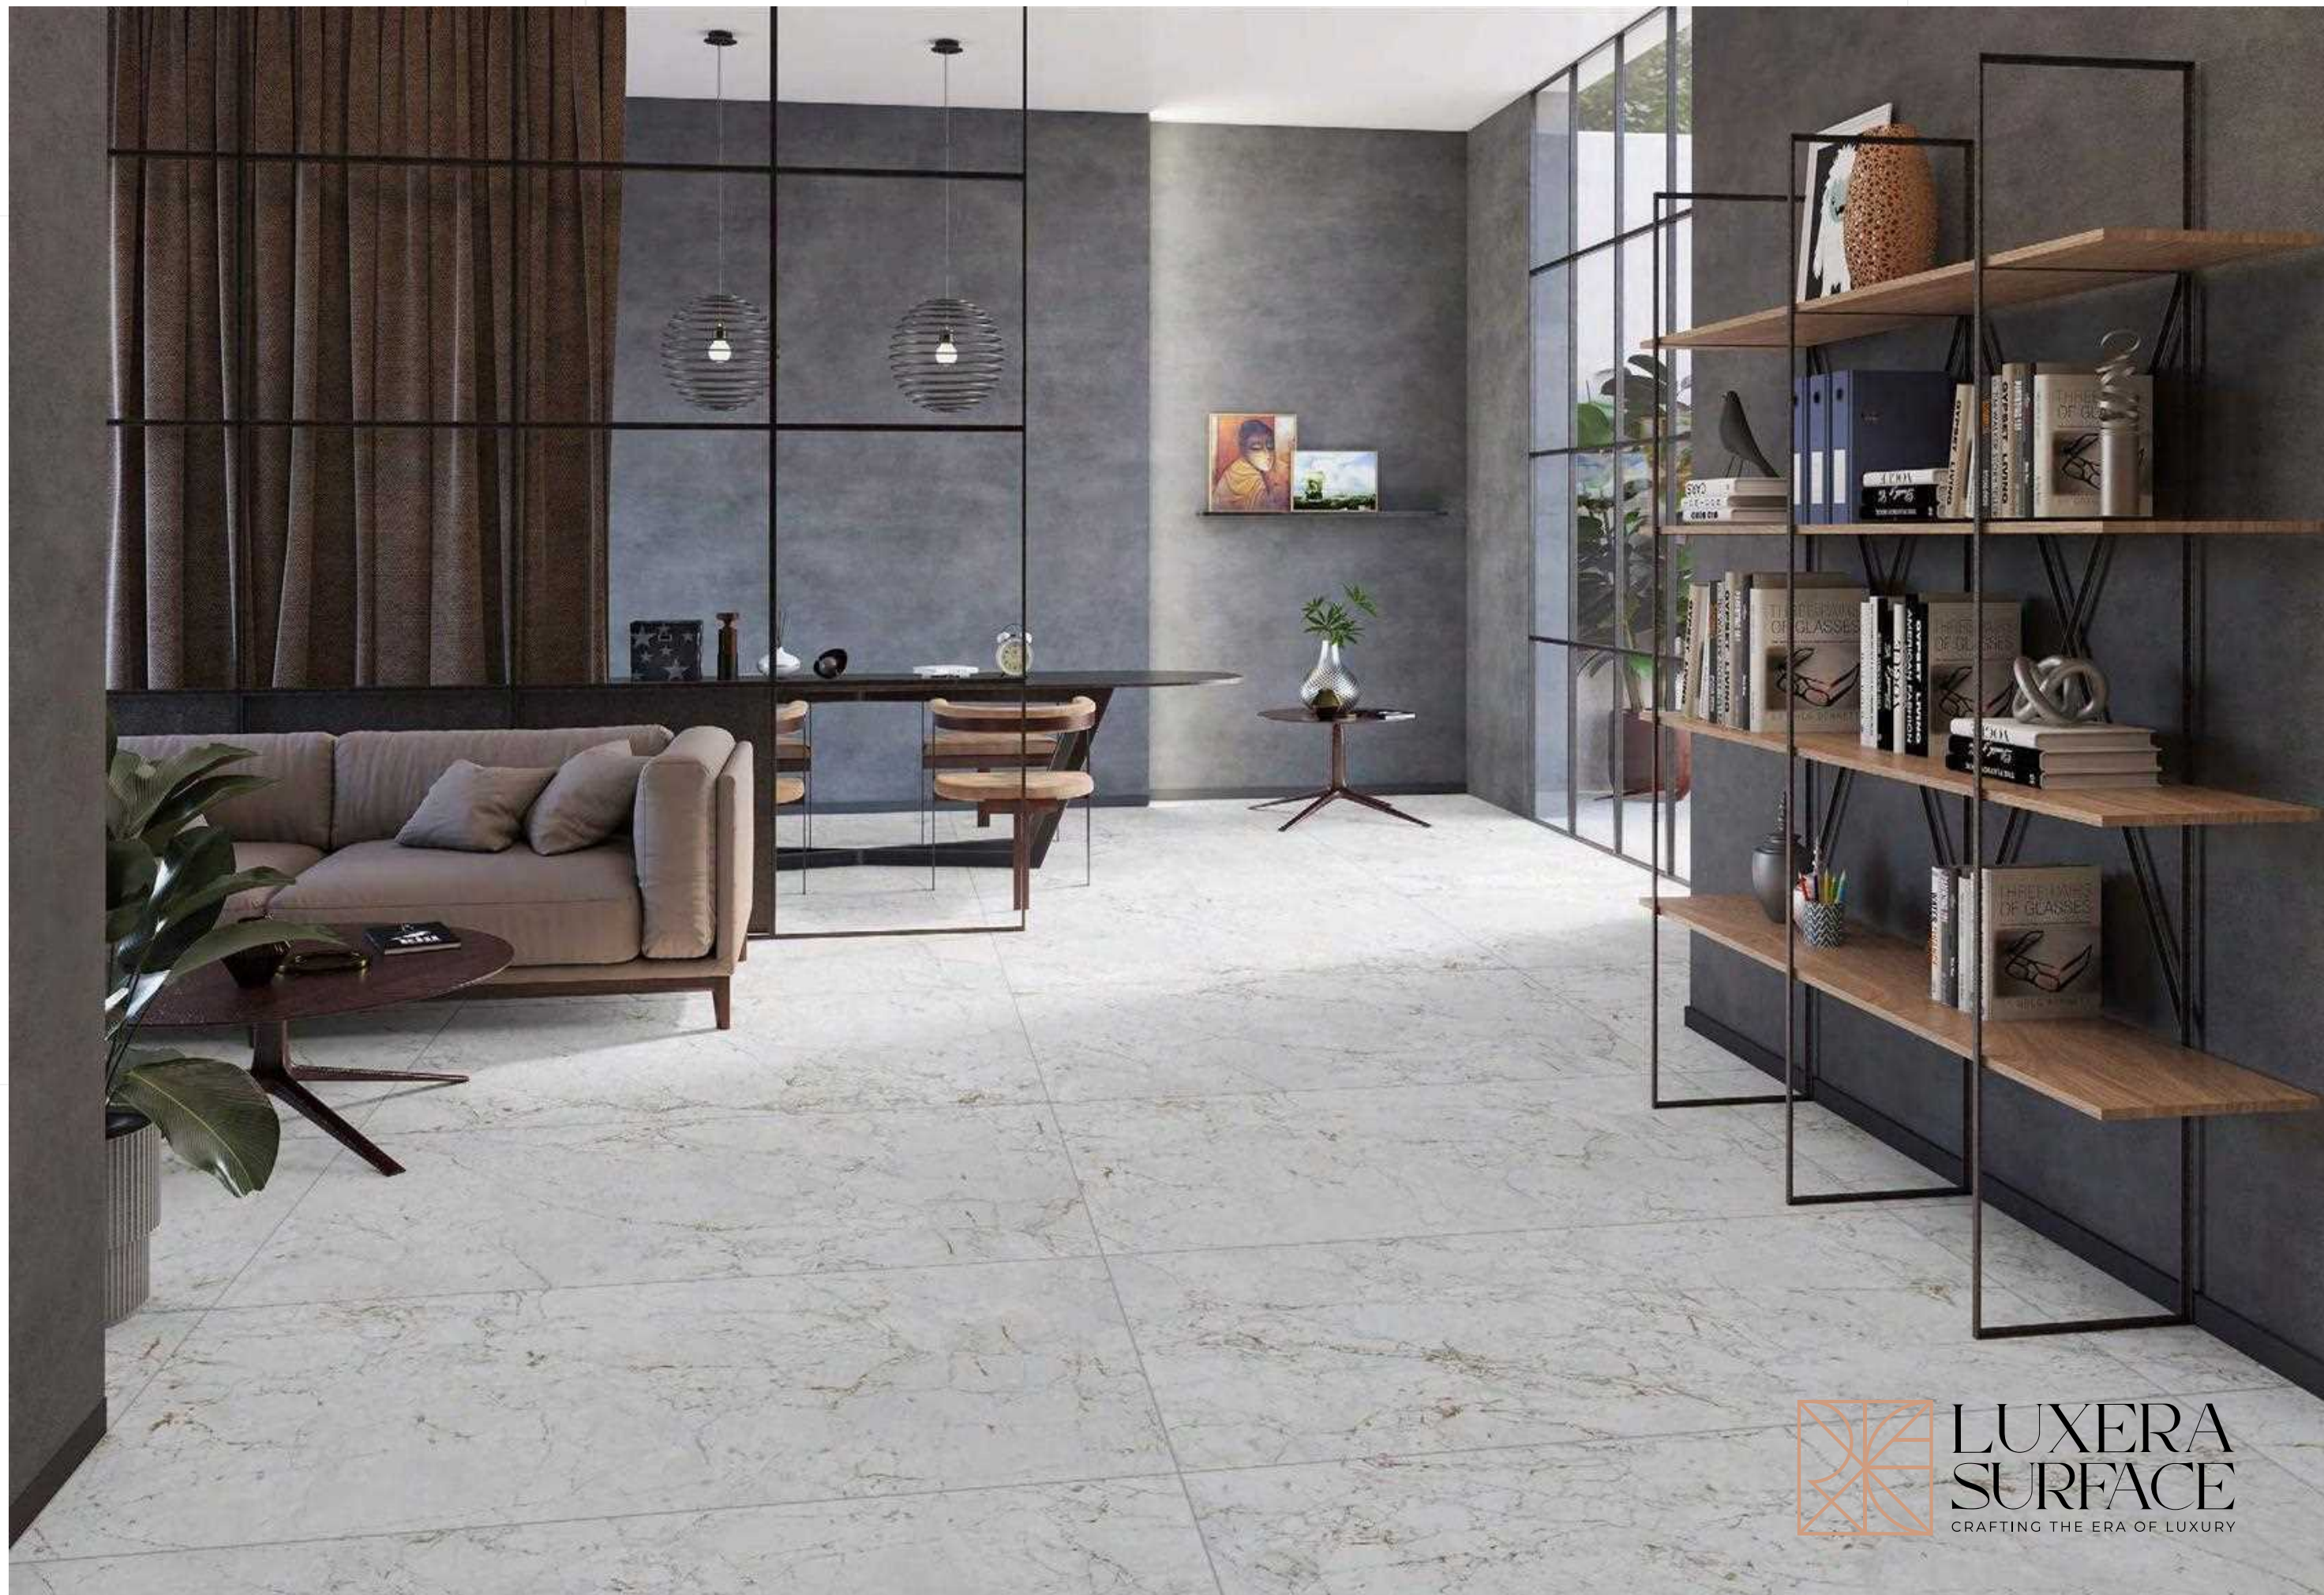

Touch for Virtual

ROCK SCOTCHY COPPER

**800x1600 mm
Carving**

04 - Random

Touch for Virtual

ROCK SCOTCHY BIANCO

**800x1600 mm
Carving**

04 - Random