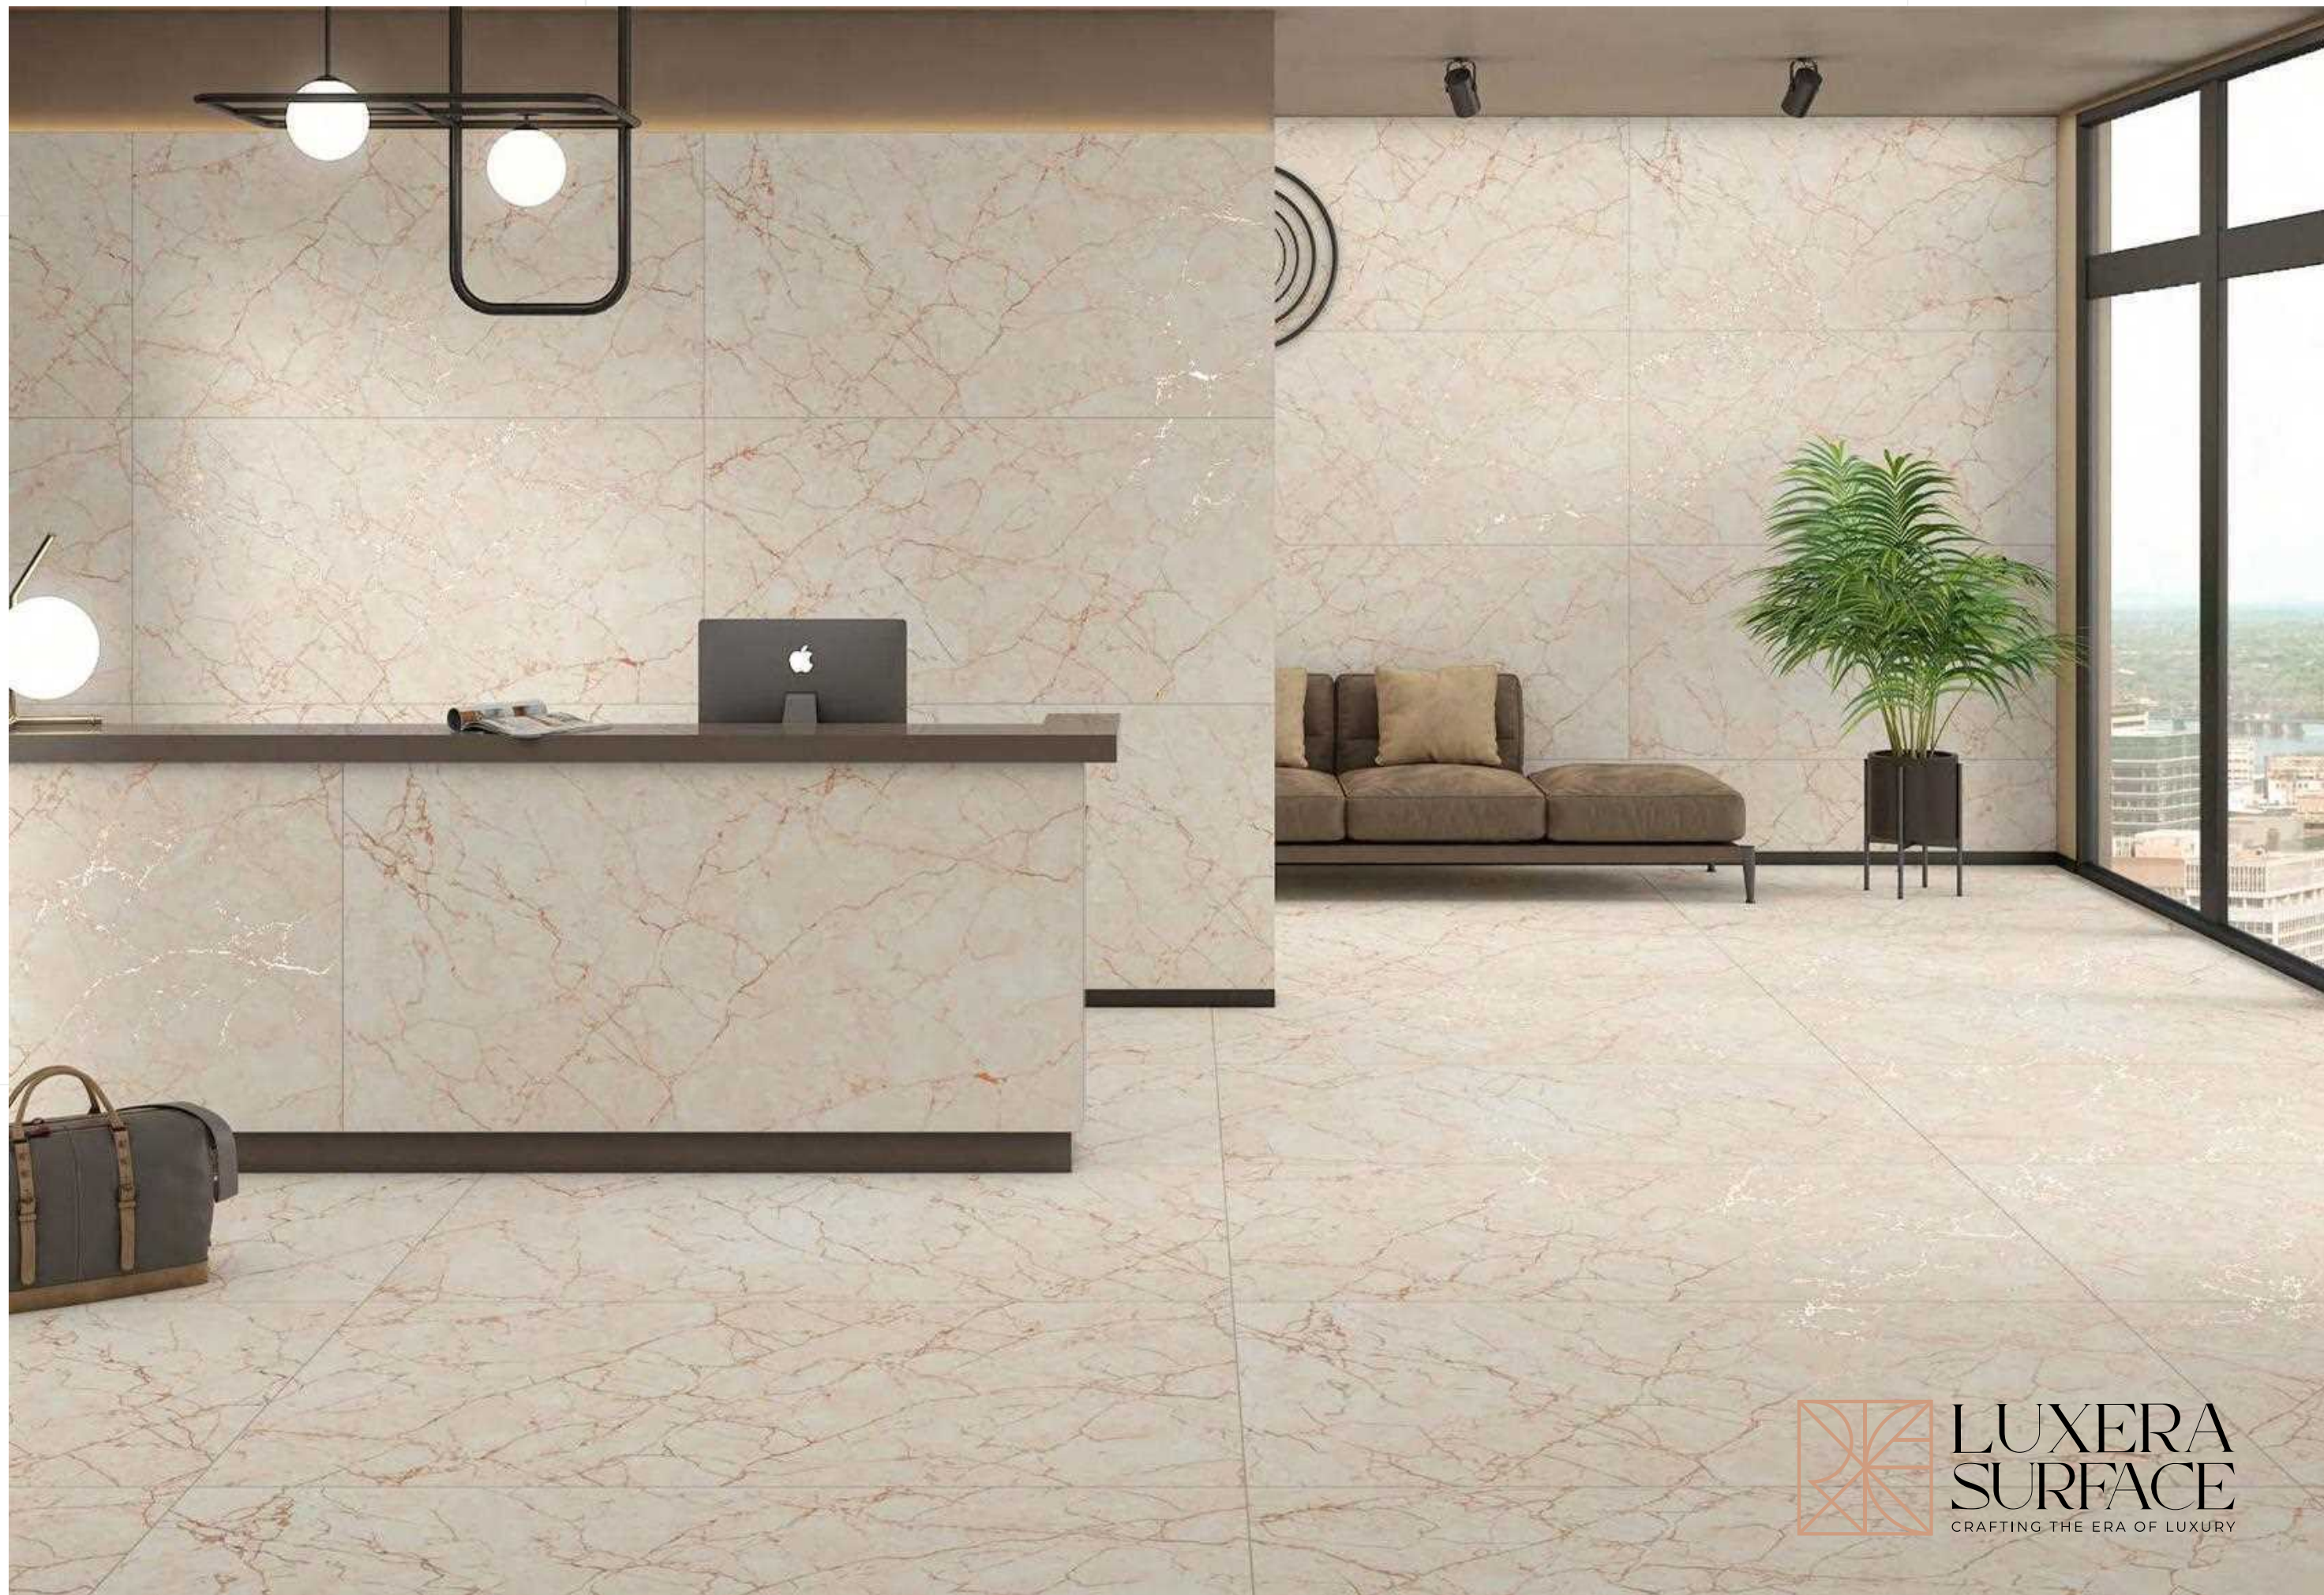

Touch for Virtual
360°

LUXERA
SURFACE
CRAFTING THE ERA OF LUXURY

ROCK ROSSALIA BROWN

**800x1600 mm
Carving**

04 - Random

Touch for Virtual

 **LUXERA
SURFACE**
CRAFTING THE ERA OF LUXURY

ROCK ABSTRACT MARBLE & DECOR