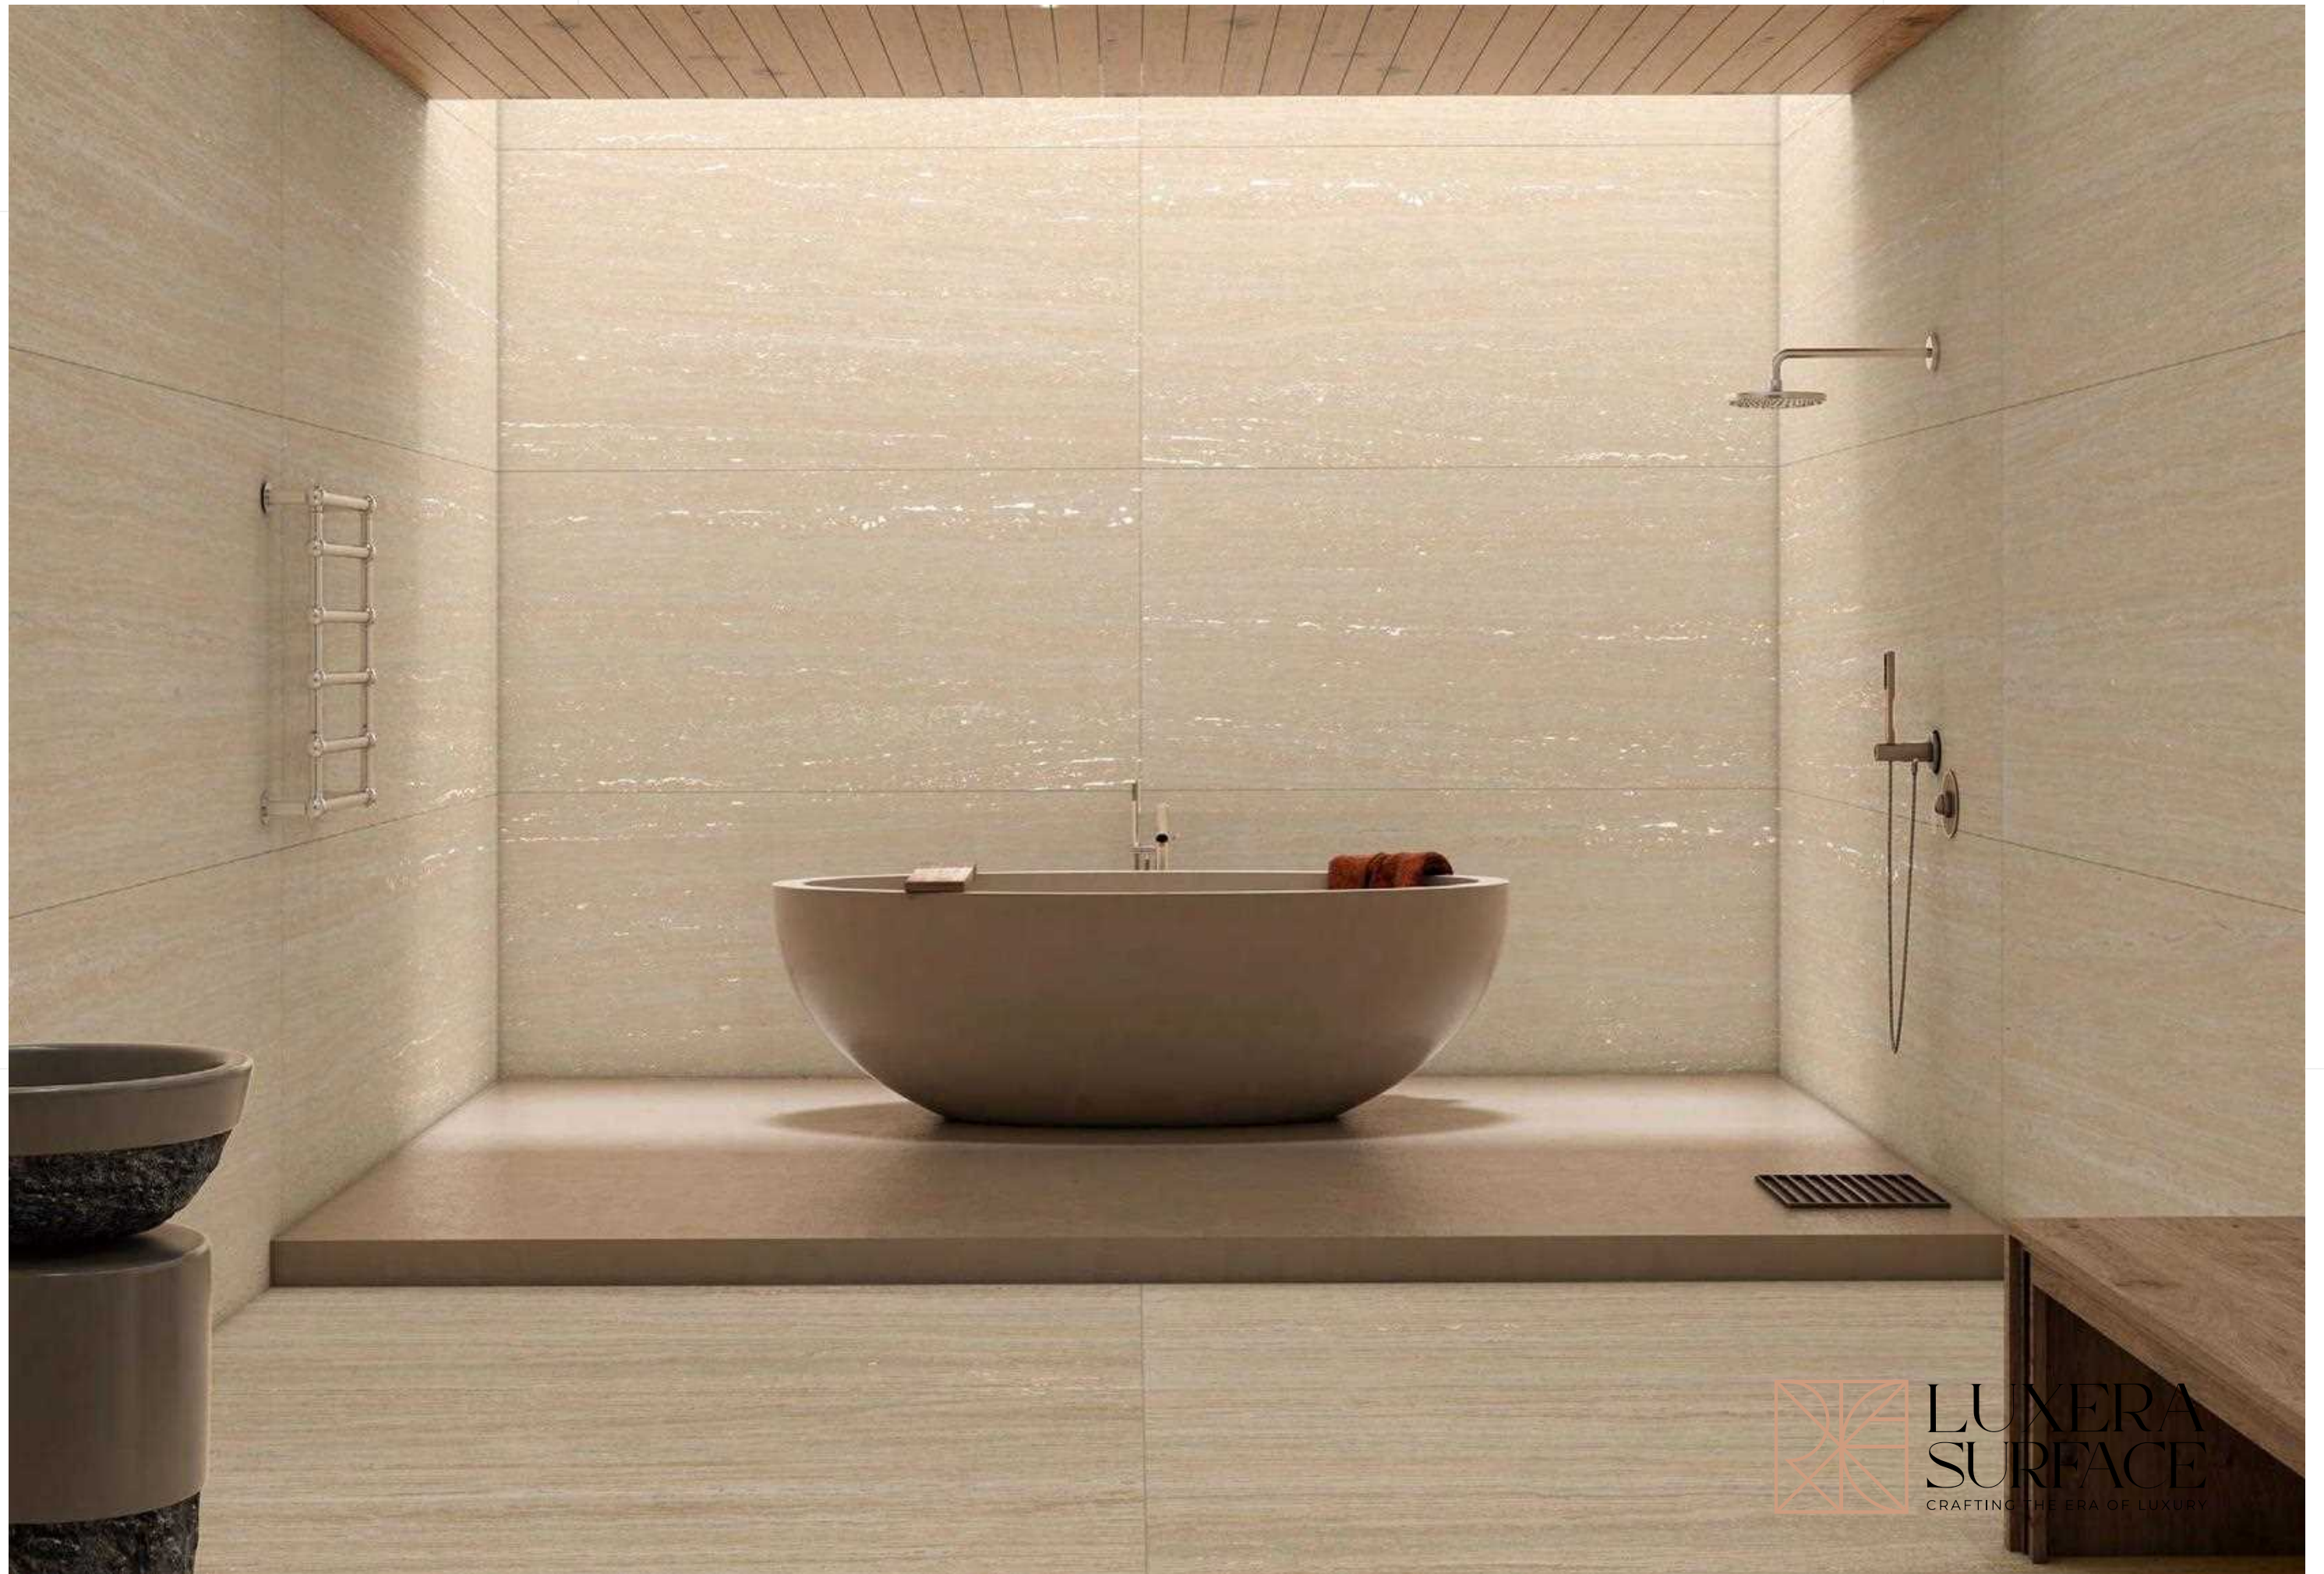

Touch for Virtual
360°

ROCK MONACO SMOKE

**800x1600 mm
Carving**

04 - Random

Touch for Virtual

 **LUXERA
SURFACE**
CRAFTING THE ERA OF LUXURY

ROCK TRAVERTINE

**800x1600 mm
Carving**

03 - Random

Touch for Virtual
360°

 **LUXERA
SURFACE**
CRAFTING THE ERA OF LUXURY

ROCK DYNA

800x1600 mm
Carving

04 - Random

Touch for Virtual
360°

**One
Atlantic
Center**