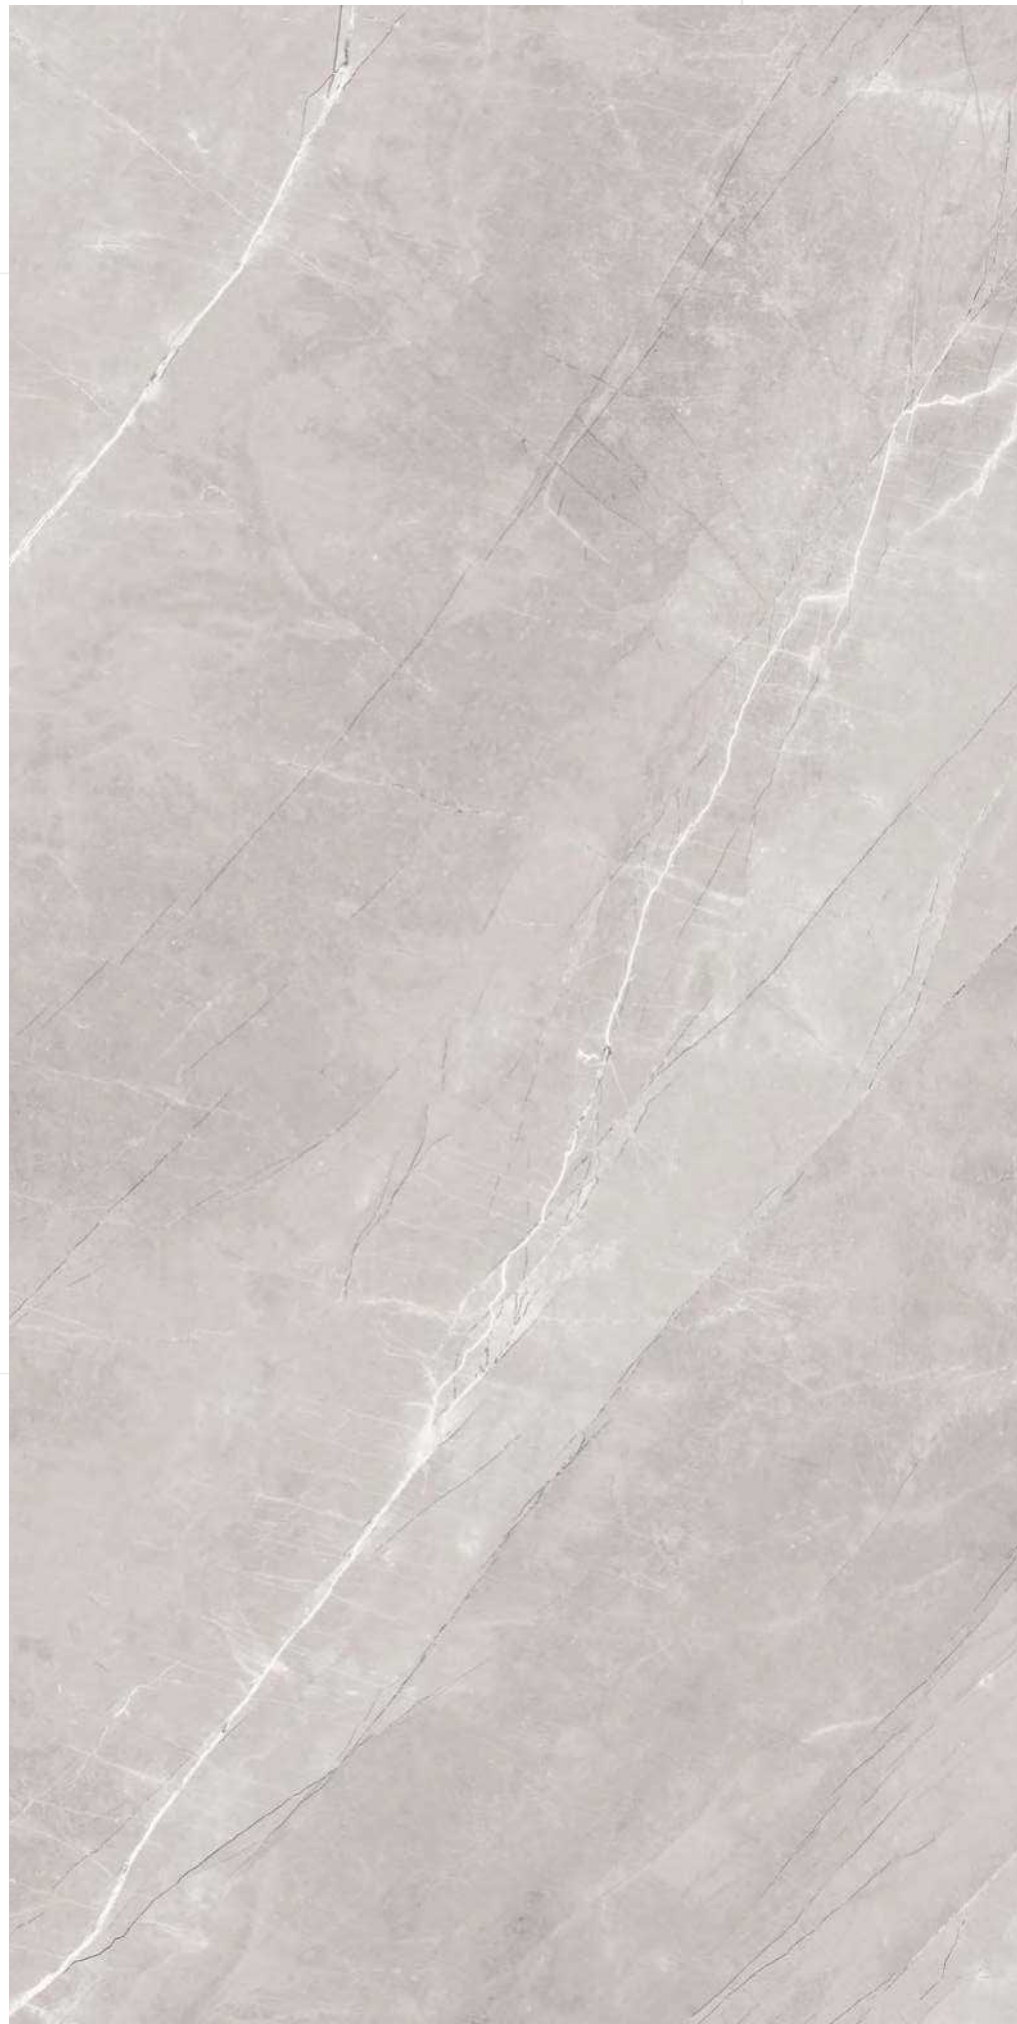

ROCK BIG ARMANI GREY

**800x1600 mm
Carving**

04 - Random