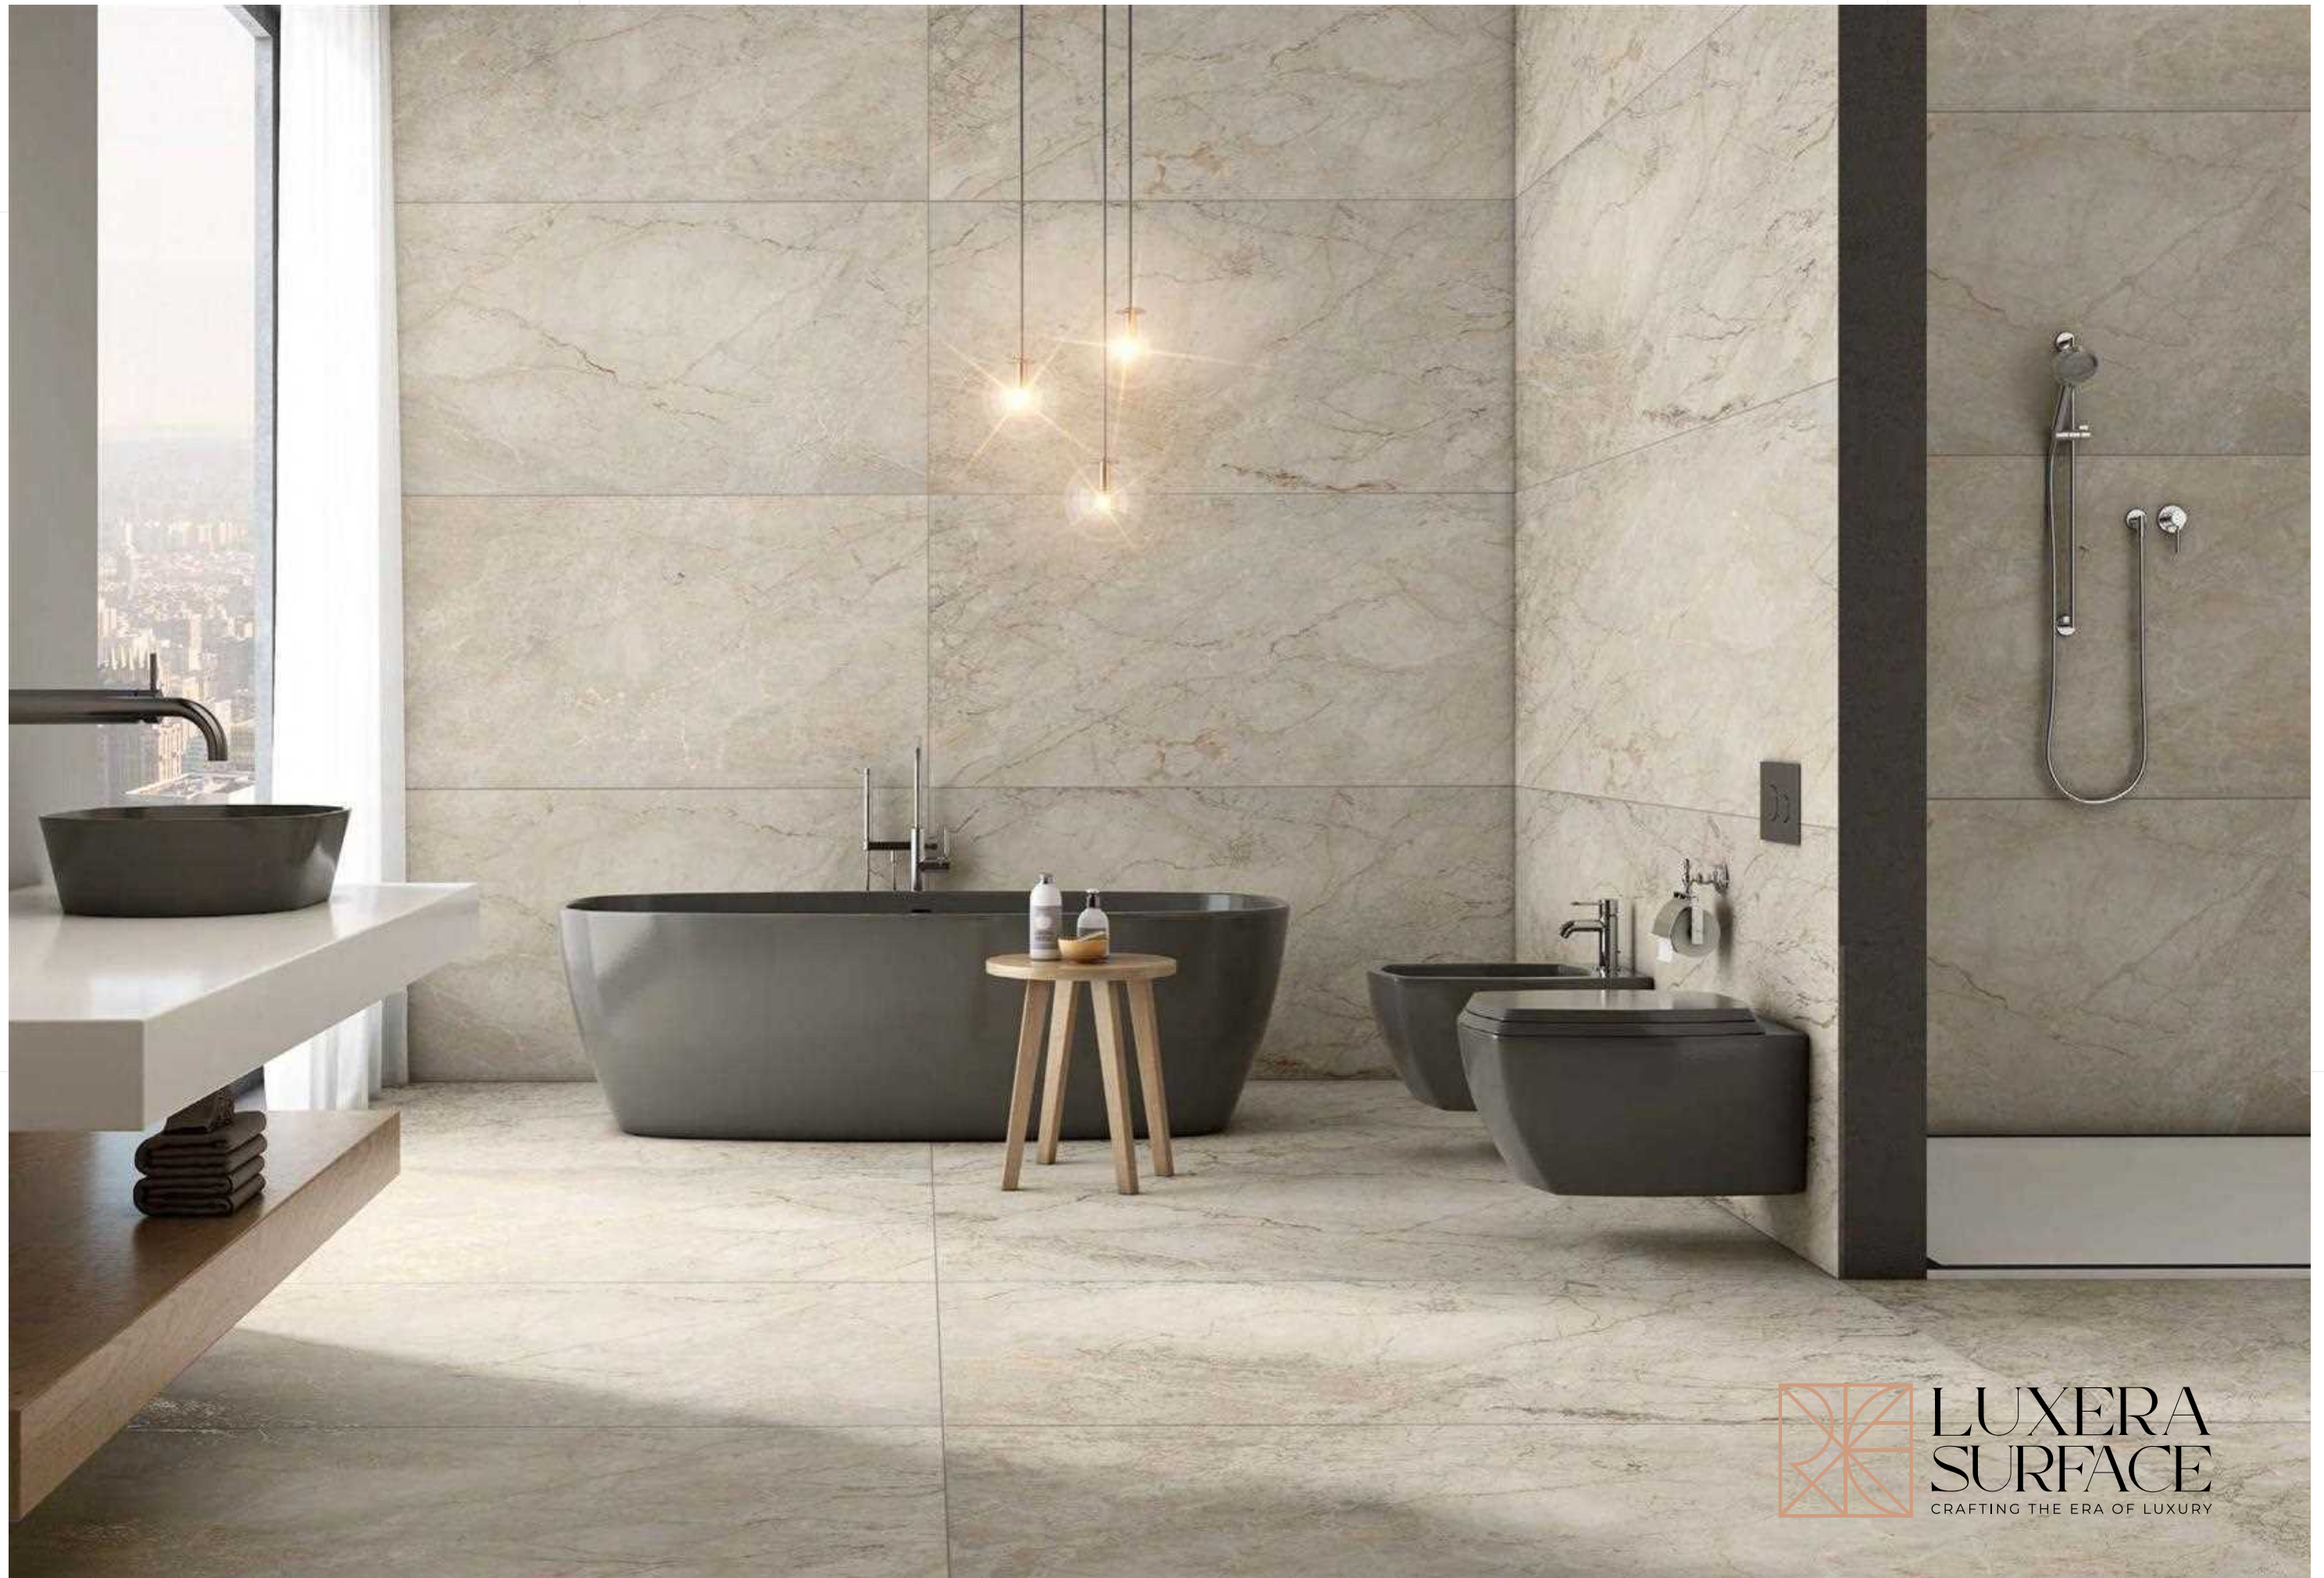

ROCK MARFIL RIPPLE

**800x1600 mm
Carving**

04 - Random

Touch for Virtual

ROCK NACARADO GOLD

**800x1600 mm
Carving**

04 - Random

Touch for Virtual