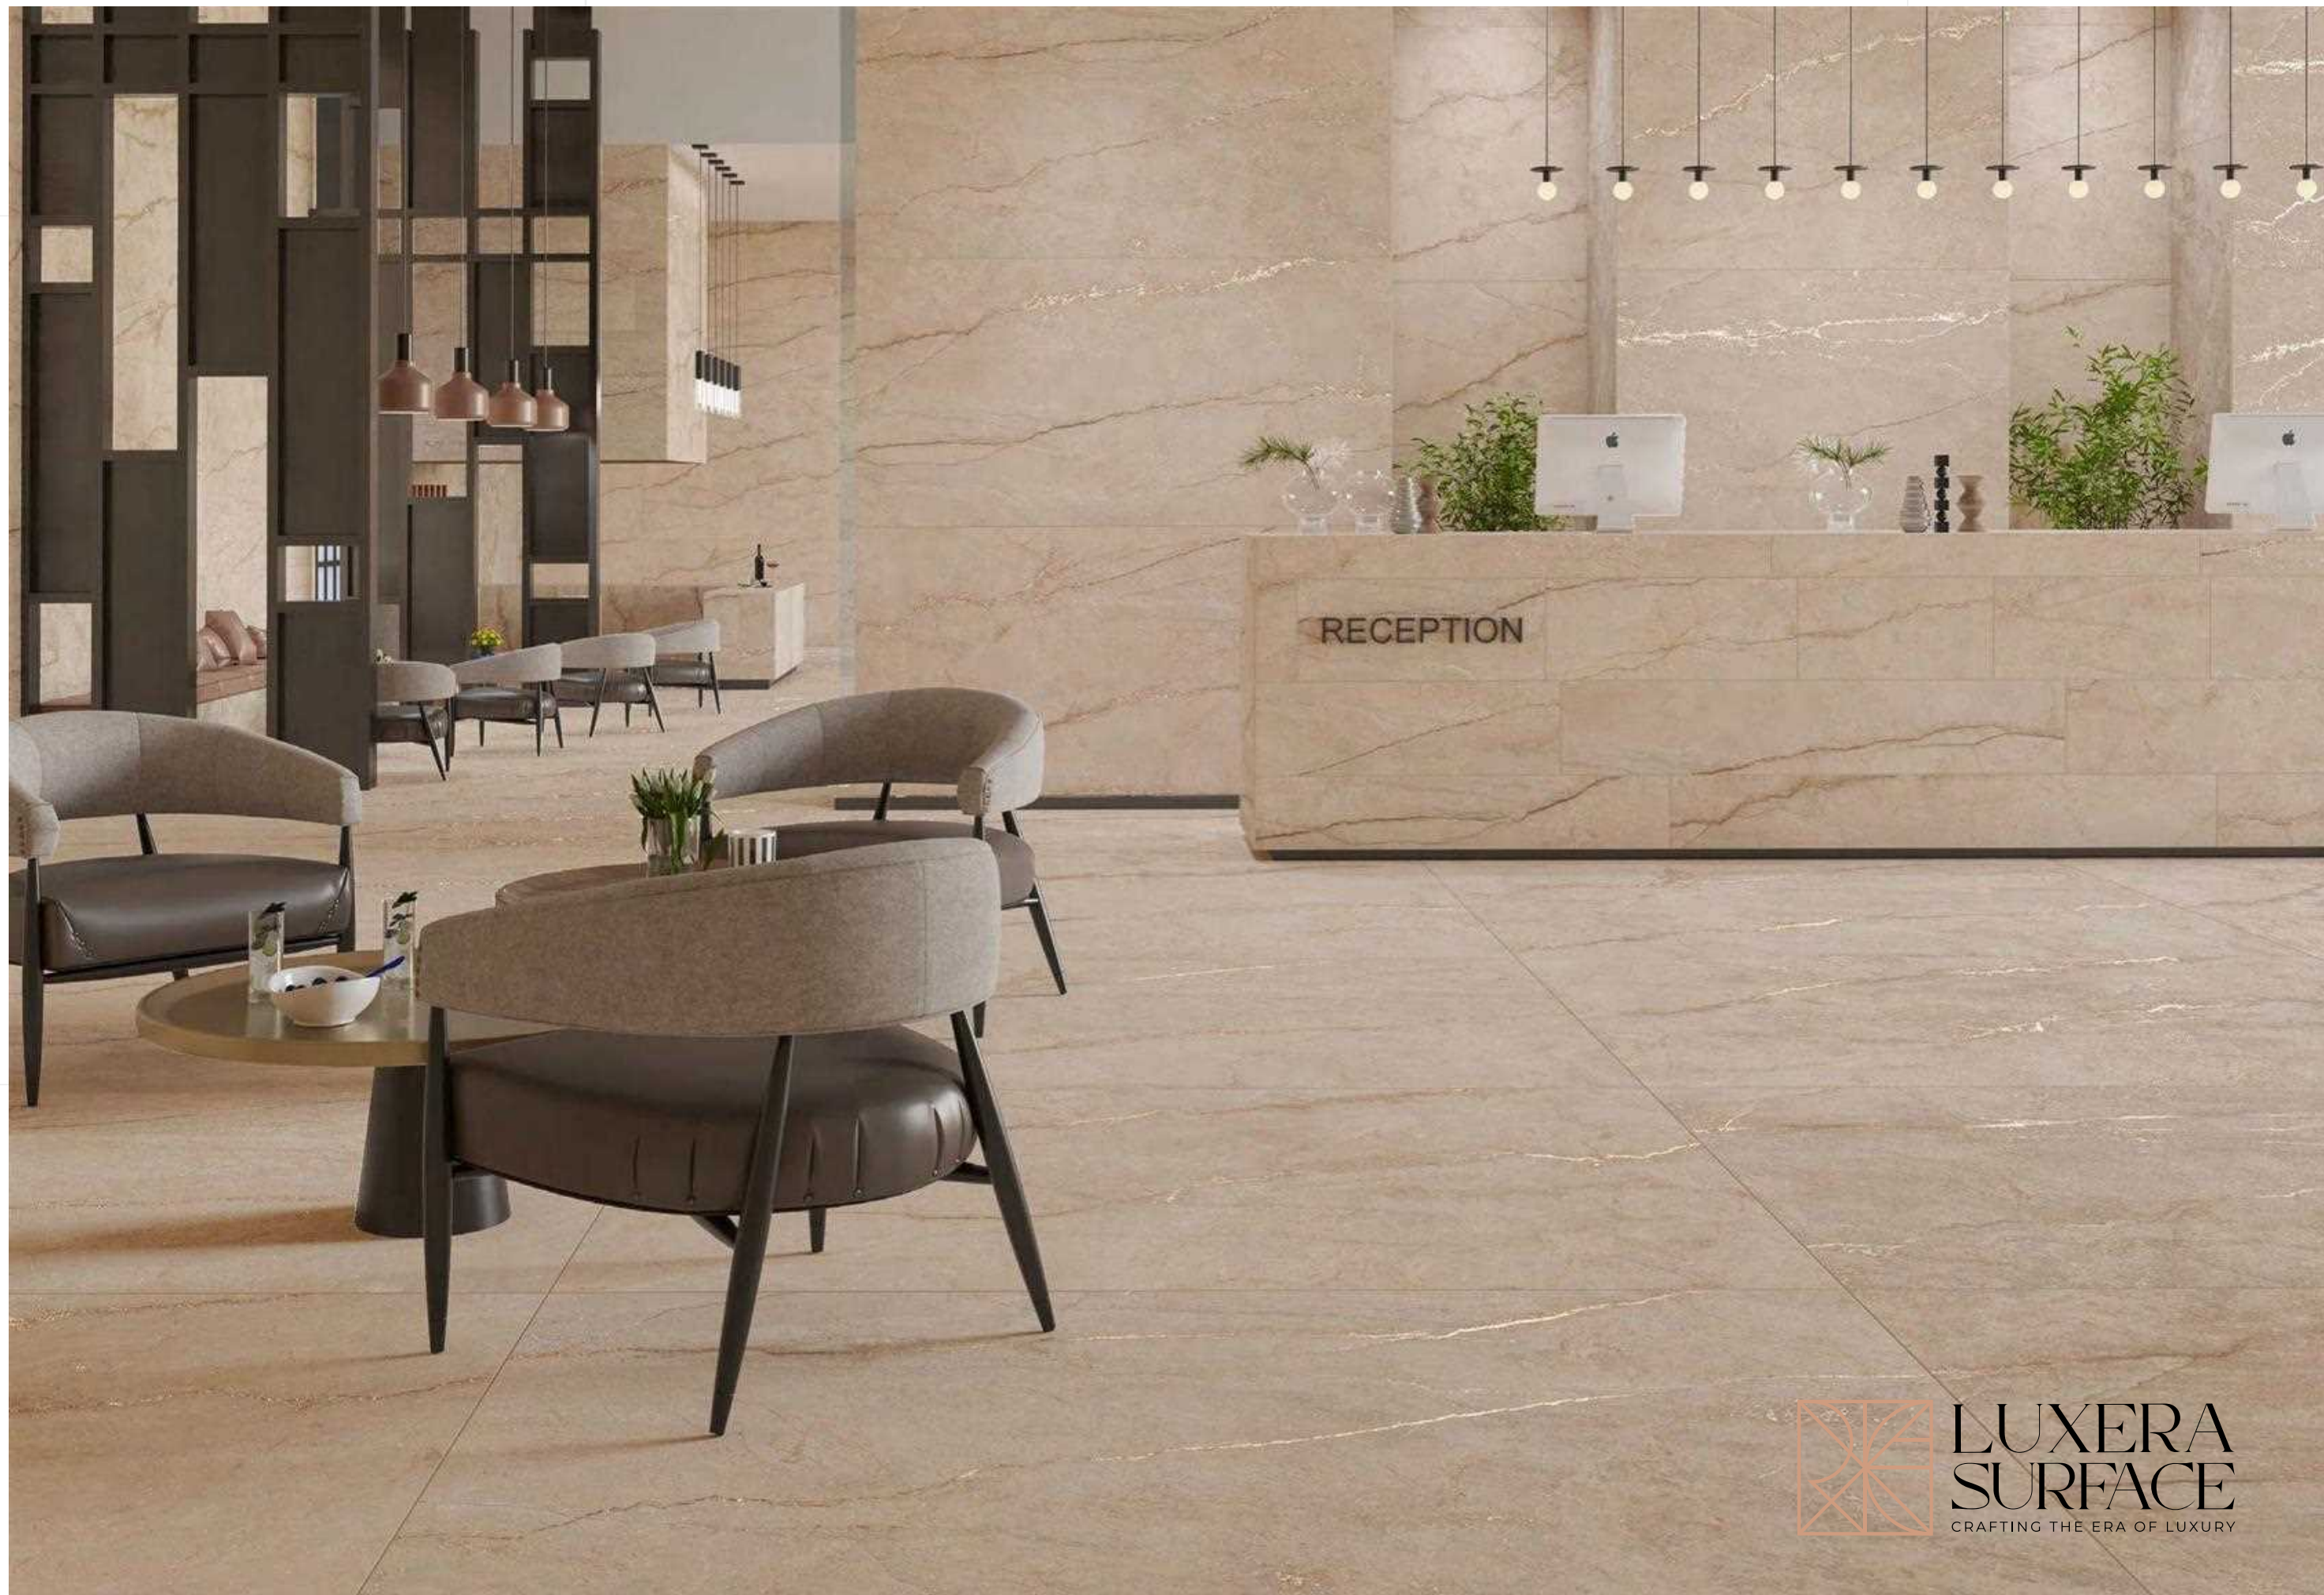

LUXERA
SURFACE
CRAFTING THE ERA OF LUXURY

ROCK THUNDERBOLT

800x1600 mm
Carving

06 - Random

Touch for Virtual

RECEPTION

ROCK

LITHOS BEIGE